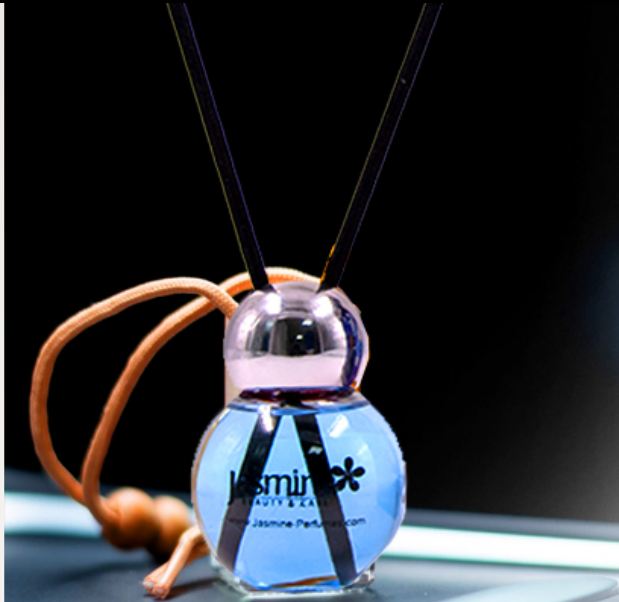

Car Perfume
33 ml e

الماركة الأصلية
أحذر التقليد

Perfect for any setting

Volume	Weight (Per Box)	Units (Per Box)	Boxes (Per Box)	Dimensions (Per Box)
33 ml	5.3	56	88	26 x 27 x 35